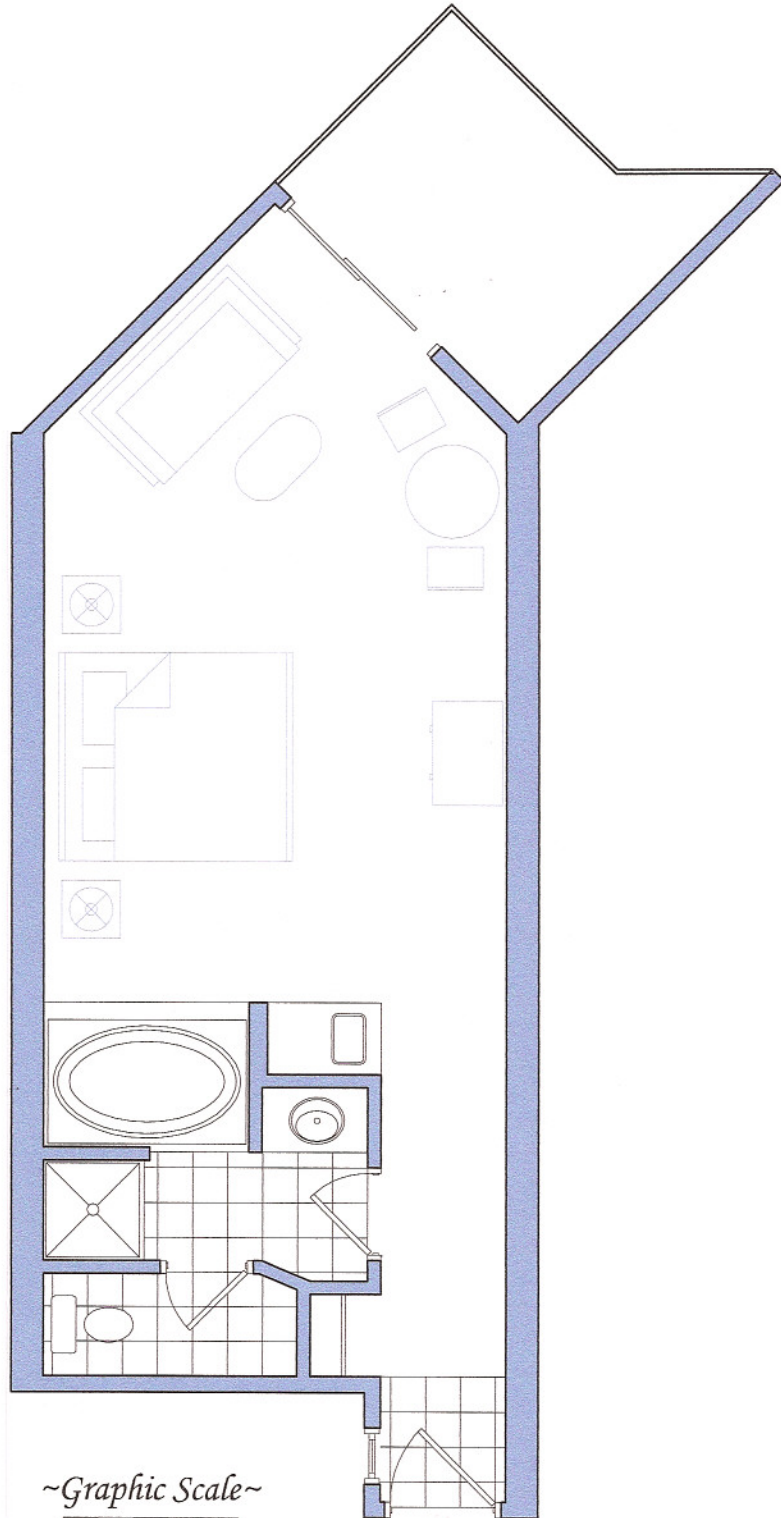

POINTES NORTH
BEACHFRONT RESORT HOTEL
TRAVERSE CITY, MICHIGAN

Floor Plan

Approx. 412 S.F.

~Graphic Scale~

0 5